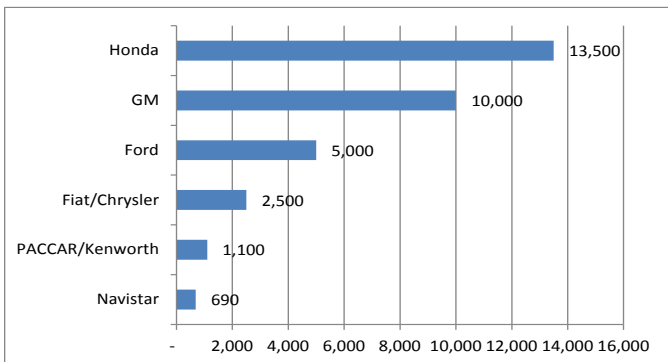

NORTHEAST OHIO MOTOR VEHICLE INDUSTRY

23,000 Trained automotive workers in the motor vehicles, parts and body manufacturing sectors within Northeast Ohio

3,371 Total labor force currently employed in the motor vehicle industry manufacturing sector within the Greater Akron Region

47 Number of establishments in the Greater Akron Region in the motor vehicle industry sector

19 Number of Fortune U.S. 1000 or Global 500 motor vehicle industry establishments located in northeast Ohio. Three maintain global headquarters here: Eaton, Goodyear Tire and Rubber Company and Parker-Hannifan

CUTTING-EDGE TECHNOLOGY

Assembler's Jobs (including parts and non-mfg.)